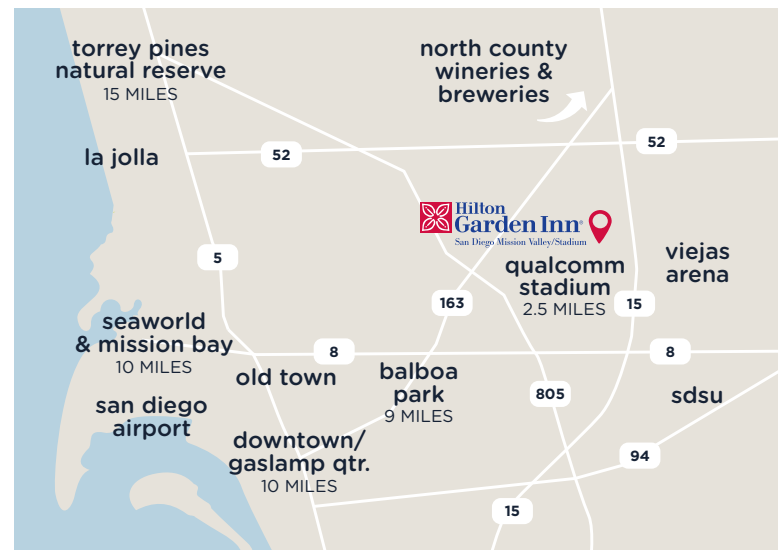

### LOCATION

- Off the I-15 freeway and near the I-8
- 2.5 miles from Qualcomm Stadium (home of the San Diego Chargers)
- Less than 10 miles from the beaches, San Diego Zoo, SeaWorld, Downtown San Diego, and the Gaslamp Quarter
- 20 minutes from San Diego Int'l Airport (SAN)
- Walking distance to several restaurants, shops, and cafés